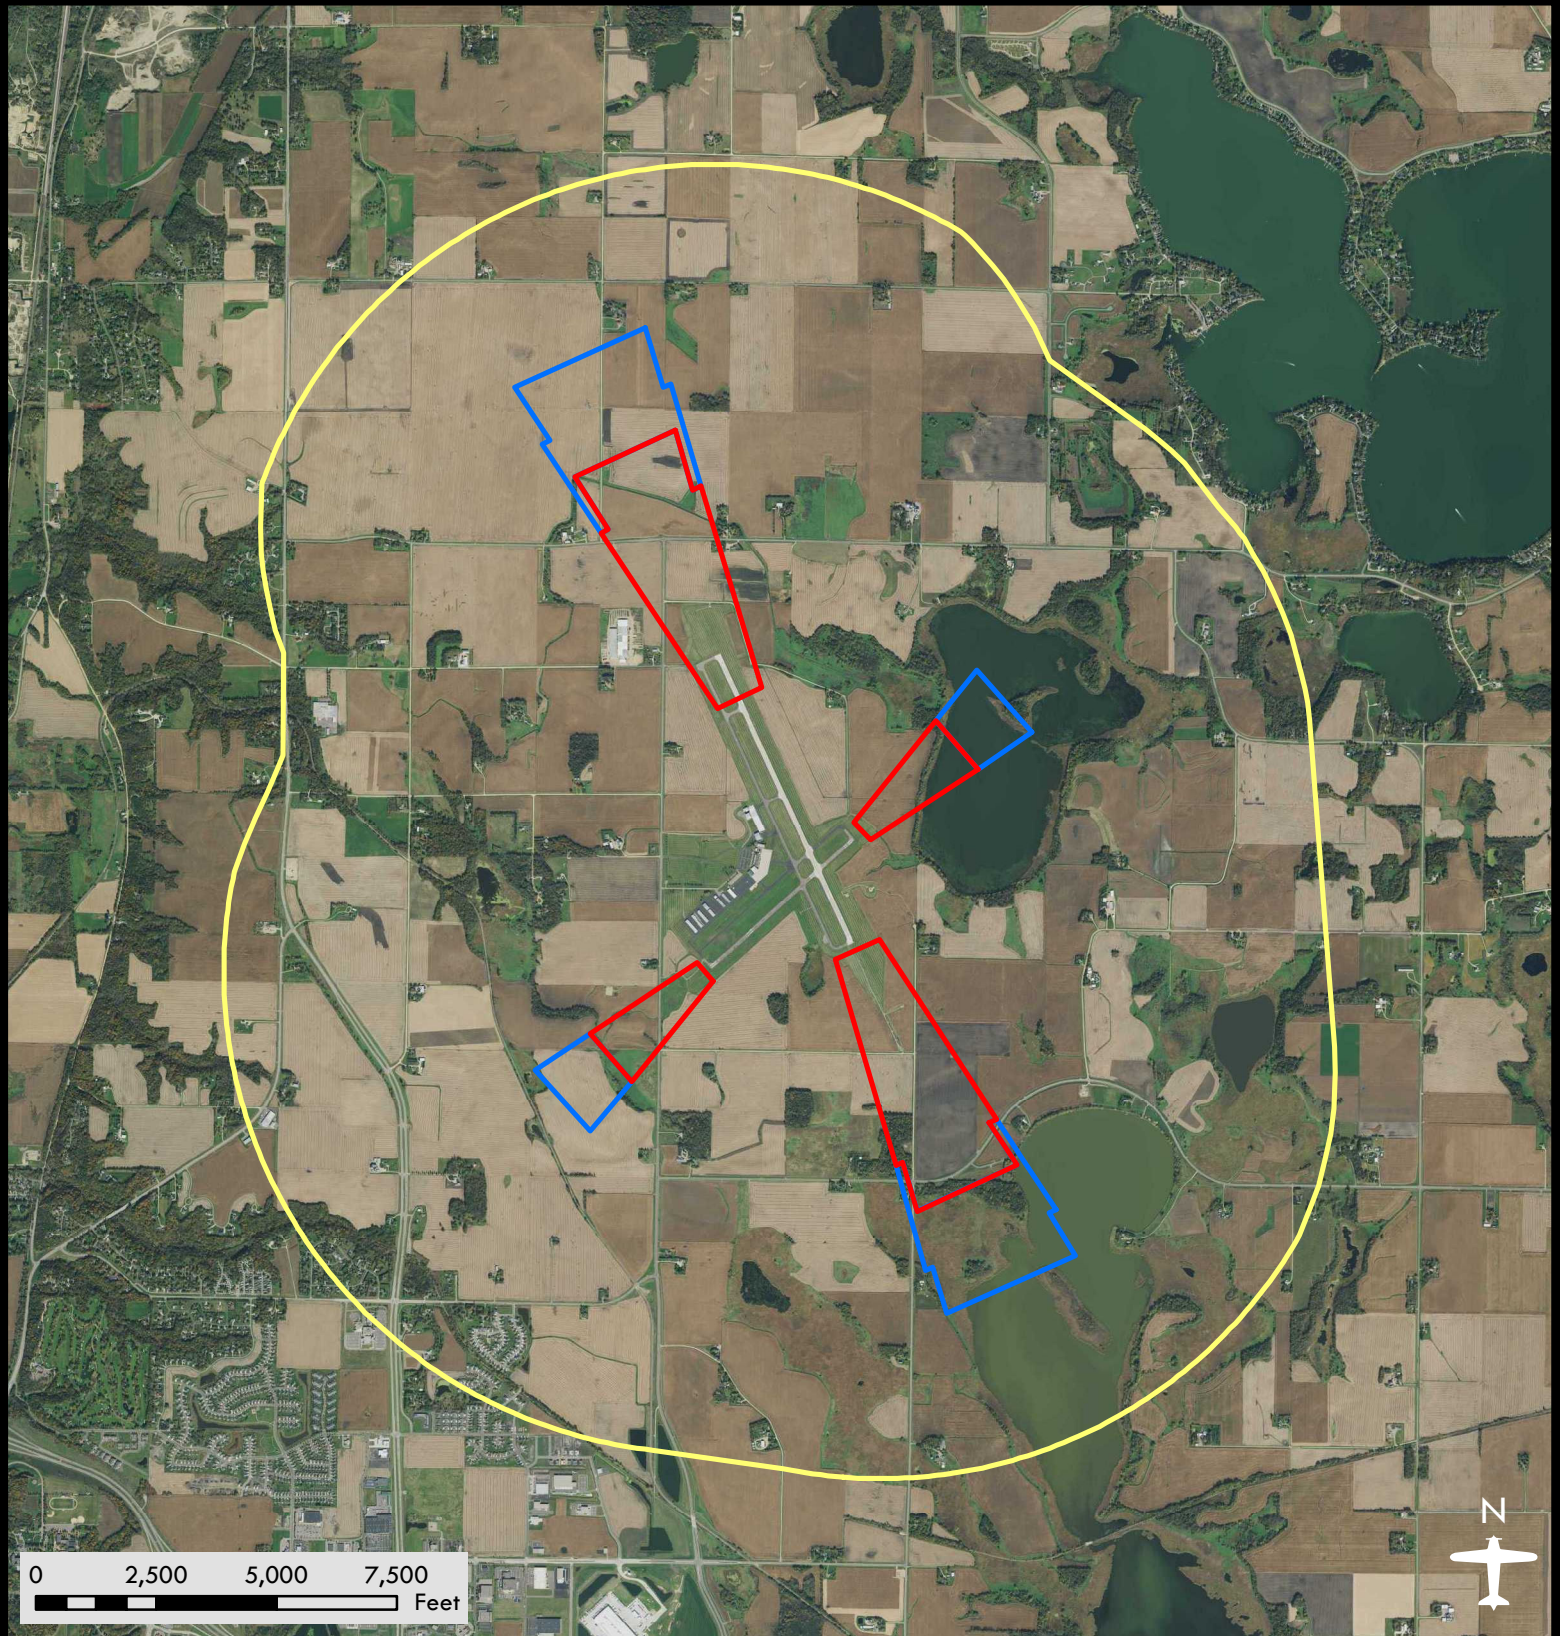

Mankato Regional Airport - Sohler Field

Airport Safety Zones

Date: 08/08/2018

Legend

-  Zone A
-  Zone B
-  Zone C

DISCLAIMER: This is not an official zoning map. To view the official map and ordinance for this airport, please visit the Airport Zoning Information Warehouse at <https://www.dot.state.mn.us/aero/planning/zoning-warehouse.html>. The State of Minnesota makes no representations or warranties expressed or implied, with respect to the reuse of the data provided herewith regardless of its format or the means of its transmission. There is no guarantee or representation to the user as to the accuracy, currency, suitability, or reliability of this data for any purpose. The user accepts the data "as is." The State of Minnesota assumes no responsibility for loss or damage incurred as a result of any user's reliance on this data. All maps and other material provided herein are protected by copyright. Permission is granted to copy and use the materials herein.